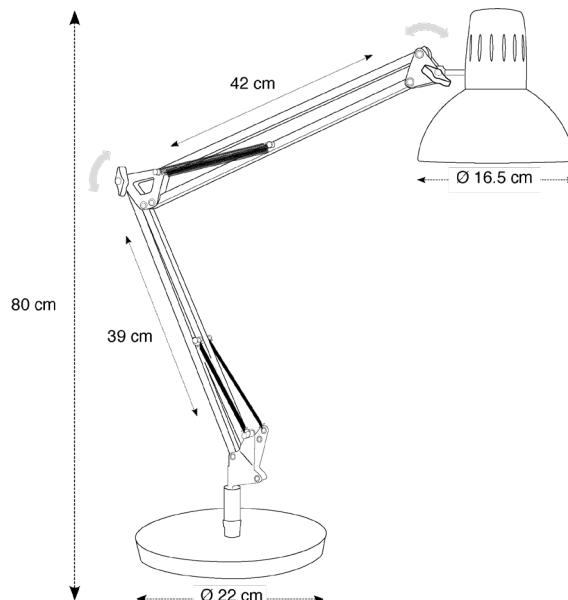

ARCHI

LED DESK LAMP

The original and timeless ARCHITECT desk lamp, with a vintage chrome look

Double articulated arm
for maximum amplitude

Adjustable shade
Lacquered interior finish

Weighted round base
for perfect stability (3kg)

Clamp for fixing
on a desk or wall

Switch on the cable

ARCHI CH

Supplied with LED light bulb 7W for a lighting of quality longer service life and a long consumption of reduced energy.

Ergonomic for optimal lighting. Thanks to its double swivel arm. System and articulated head.

Timeless, its classic and industrial. Look will fit perfectly into all your workspaces.

ARCHI LED DESK LAMP

The original and timeless ARCHITECT desk lamp, with a vintage chrome look

PRODUCT FEATURES	
Reference	ARCHI GH
EAN	3129710013791
Materials	Metal
Colors	Chrome
Light source	LED
Product dimensions	Head : Ø 16.5 cm
	Double arm length : 42 + 39 cm
	Base : 3 Kg - Ø 20 cm
	Cable length : 180 cm
Bulb type	LED bulb (included)
Energy class	A++
Bulb's lifetime	25000 hours / 30 years
Electric power/watts	7W
Light power	600 Lumens (lm) / 4000 Kelvin (K)
Color rendering index (CRI)	> 80 Ra
Standard	EC
Guarantee	3 years
Origin	French design and development - Manufacturing in PRC

PACKAGING DIMENSIONS	
* sales unit (x1SU) carton	Dim. : 1.47,5 cm x L.30 cm x H.11.5 cm
	Weight : 5,2 Kg
* box master (x2SU)	Dim. : 1.49 cm x L.32 cm x H.25 cm
	Weight : 11 Kg

Quand le beau rejoint l'utile