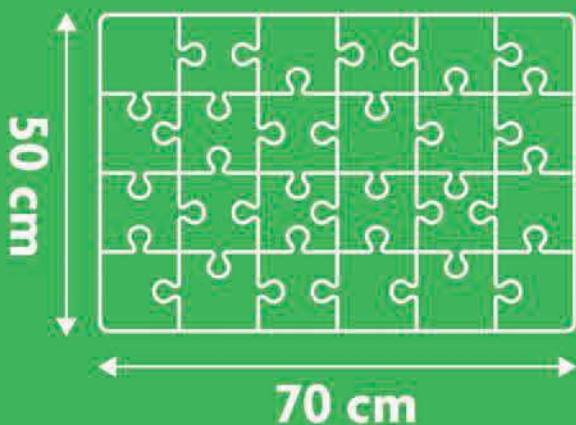

Disney ECO PUZZLE

Double-Face

PUZZLE ECO PUZZLE 60 Double-face

 60 pcs

 4+

 25,5x25,5x5,5 cm

 6

Esclusiva Shop