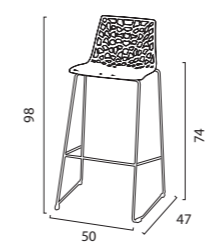

# Spider

Sgabello fix | Fix barstool

**SGABELLO SPIDER con seduta in policarbonato o HIGHMOPP® e base in tondino cromato diam. 11 mm. Articolo da montare.**

SPIDER BARSTOOL with polycarbonate or HIGHMOPP® seat & steel-rod chromed base diam. 11 mm. Ready to assemble.

## DIMENSIONI | DIMENSIONS (cm)

## LOGISTICA | LOGISTIC

		PESO   WEIGHT (kg)
<b>PZ. CARTONE   PCS. BOX</b>	4	<b>POLICARBONATO   POLYCARBONATE: 6,1</b> <b>HIGHMOPP   HIGHMOPP : 5,7</b>
<b>CARTONI PALLET   CARTON BOXES PALLET</b>	10	
<b>DIM. CARTONE   BOX SIZE (cm)</b>	57 x 52 x 77 h	
<b>PZ. PALLET   PCS. PALLET</b>	40	
<b>MISURE PALLET   PALLET DIM. (cm)</b>	104 x 120 x 221 h	
<b>PZ. BILICO   PCS. TRUCK</b>	1.040	
<b>PZ. 40' CTR   PCS. 40' CTN</b>	840	