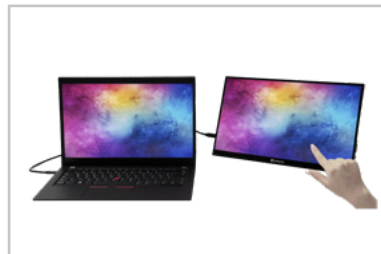

PMT-14

Portable Touchscreen Monitor
Full HD 1080p 14" Metal Housing

Front

Angled

Right side

Back angled

Pack content

Packaging 3D

Lifestyle 1

Lifestyle 2

Lifestyle 3

Lifestyle 4